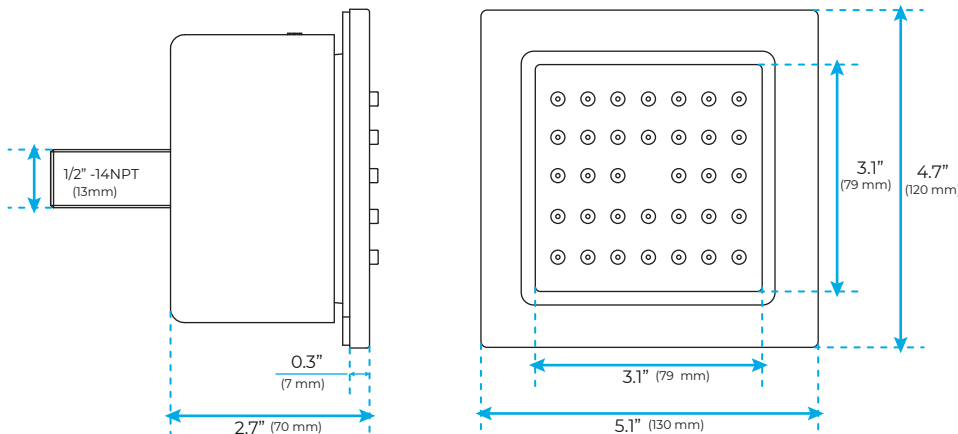

# THERMOSTATIC CHROME TOUCH PANEL CONTROLLED RECESSED CEILING MOUNT LED MUSICAL RAINFALL SHOWER SYSTEM WITH ROUND HAND SHOWER AND JETTED BODY SPRAYS SPECIFICATIONS

Shower Panel /Hose Material: 304 Stainless Steel  
 Shower Head Size: 900\*300 mm  
 Showerheads Install: Embedded Ceiling Mounted  
 Concealed Mixer Install: Wall-Mounted  
 LED Shower Head Functions: Rainfall, Waterfall, Mist, Water Column  
 Water Pressure: 0.3 MPA  
 Water Flow: 16L/min~28L/min  
 Shower Accessories Material: Brass  
 LED Light: Need to Connect Power  
 LED Light Color: 64 Color  
 Shower Hose Length: 1.5M  
 AC: 100-265V 50/60Hz  
 Music: Need Bluetooth

## Hand Shower

Flow Rate: 2.0 GPM / 7.6 LPM

### FEATURES

- Material: Brass
- Base Plate Height: 5-1/8"
- Base Plate Width: 5-1/8"
- Jet Surface Area: 3-1/8"
- Surface Depth: 1/4"
- Adjustment Angle: 5°
- Male NPT Connection: 1/2"
- Maximum Flow Rate: 2.5 GPM (9.5L/min) max @ 80 psi