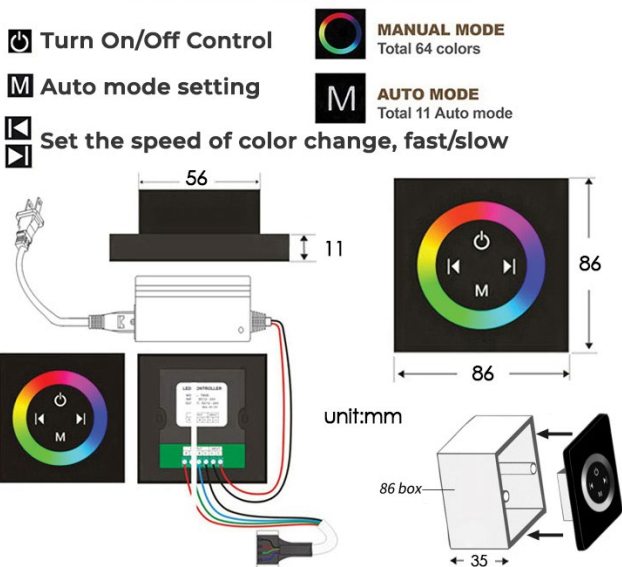

# THERMOSTATIC CHROME TOUCH PANEL CONTROLLED RECESSED CEILING MOUNT LED MUSICAL RAINFALL SHOWER SYSTEM WITH ROUND HAND SHOWER AND JETTED BODY SPRAYS SPECIFICATIONS

Shower Panel /Hose Material: 304 Stainless Steel  
 Shower Head Size: 900\*300 mm  
 Showerheads Install: Embedded Ceiling Mounted  
 Concealed Mixer Install: Wall-Mounted  
 LED Shower Head Functions: Rainfall, Waterfall, Mist, Water Column  
 Water Pressure: 0.3 MPA  
 Water Flow: 16L/min~28L/min  
 Shower Accessories Material: Brass  
 LED Light: Need to Connect Power  
 LED Light Color: 64 Color  
 Shower Hose Length: 1.5M  
 AC: 100-265V 50/60Hz  
 Music: Need Bluetooth

## Touch Panel Control

All dimensions and specifications are nominal and may vary. Use actual products for accuracy in critical situations.

## Hand Shower

Flow Rate: 2.0 GPM / 7.6 LPM

### FEATURES

- Material: Brass
- Base Plate Height: 5-1/8"
- Base Plate Width: 5-1/8"
- Jet Surface Area: 3-1/8"
- Surface Depth: 1/4"
- Adjustment Angle: 5°
- Male NPT Connection: 1/2"
- Maximum Flow Rate: 2.5 GPM (9.5L/min) max @ 80 psi