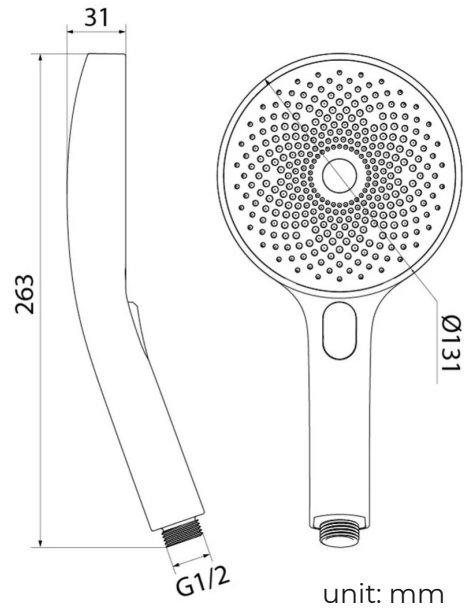

# THERMOSTATIC CHROME TOUCH PANEL CONTROLLED RECESSED CEILING MOUNT LED MUSICAL RAINFALL SHOWER SYSTEM WITH ROUND HAND SHOWER AND JETTED BODY SPRAYS SPECIFICATIONS

Shower Panel /Hose Material: 304 Stainless Steel  
 Shower Head Size: 900\*300 mm  
 Showerheads Install: Embedded Ceiling Mounted  
 Concealed Mixer Install: Wall-Mounted  
 LED Shower Head Functions: Rainfall, Waterfall, Mist, Water Column  
 Water Pressure: 0.3 MPA  
 Water Flow: 16L/min~28L/min  
 Shower Accessories Material: Brass  
 LED Light: Need to Connect Power  
 LED Light Color: 64 Color  
 Shower Hose Length: 1.5M  
 AC: 100-265V 50/60Hz  
 Music: Need Bluetooth

## Touch Panel Control

All dimensions and specifications are nominal and may vary. Use actual products for accuracy in critical situations.

## Hand Shower

Flow Rate: 2.0 GPM / 7.6 LPM

### FEATURES

- Material: Brass
- Base Plate Height: 5-1/8"
- Base Plate Width: 5-1/8"
- Jet Surface Area: 3-1/8"
- Surface Depth: 1/4"
- Adjustment Angle: 5°
- Male NPT Connection: 1/2"
- Maximum Flow Rate: 2.5 GPM (9.5L/min) max @ 80 psi