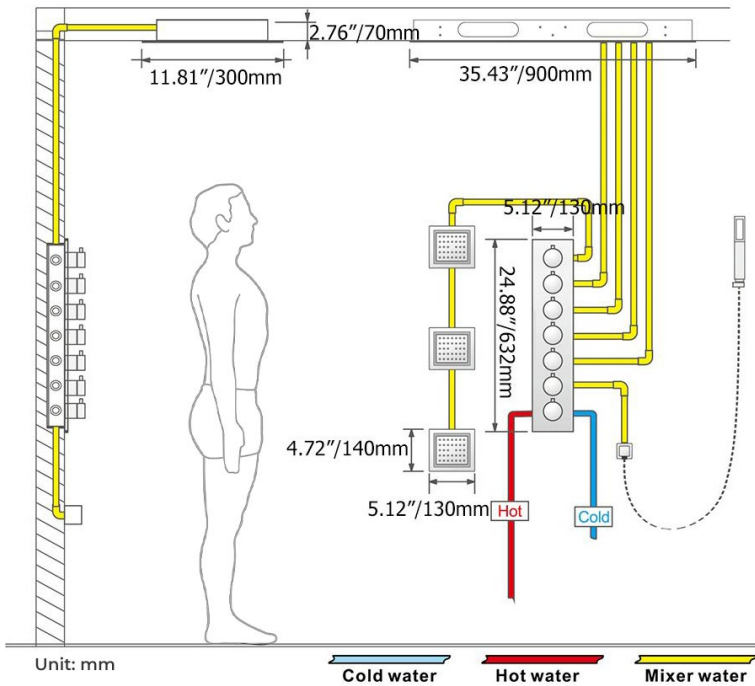

Shower Mixer Connections