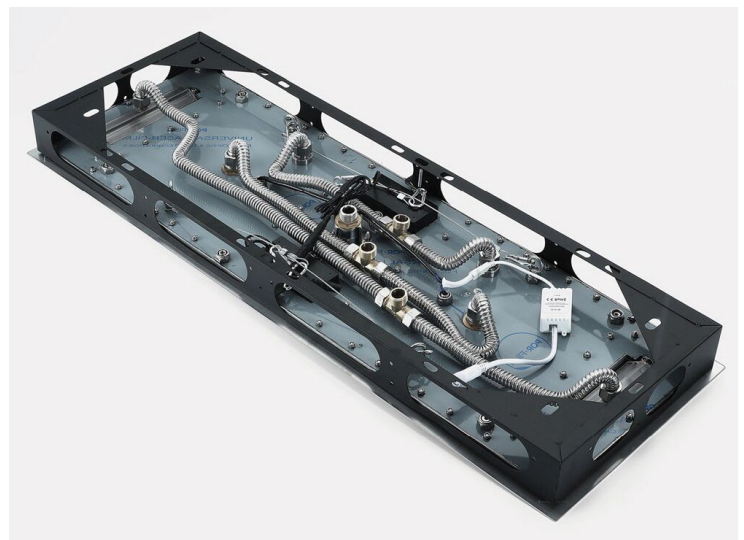

# THERMOSTATIC CHROME TOUCH PANEL CONTROLLED RECESSED CEILING MOUNT LED MUSICAL RAINFALL SHOWER SYSTEM WITH ROUND HAND SHOWER AND JETTED BODY SPRAYS SPECIFICATIONS

Shower Panel /Hose Material: 304 Stainless Steel  
 Shower Head Size: 900\*300 mm  
 Showerheads Install: Embedded Ceiling Mounted  
 Concealed Mixer Install: Wall-Mounted  
 LED Shower Head Functions: Rainfall, Waterfall, Mist, Water Column  
 Water Pressure: 0.3 MPA  
 Water Flow: 16L/min~28L/min  
 Shower Accessories Material: Brass  
 LED Light: Need to Connect Power  
 LED Light Color: 64 Color  
 Shower Hose Length: 1.5M  
 AC: 100-265V 50/60Hz  
 Music: Need Bluetooth

## Touch Panel Control

All dimensions and specifications are nominal and may vary. Use actual products for accuracy in critical situations.

## Hand Shower

Flow Rate: 2.0 GPM / 7.6 LPM

### FEATURES

- Material: Brass
- Base Plate Height: 5-1/8"
- Base Plate Width: 5-1/8"
- Jet Surface Area: 3-1/8"
- Surface Depth: 1/4"
- Adjustment Angle: 5°
- Male NPT Connection: 1/2"
- Maximum Flow Rate: 2.5 GPM (9.5L/min) max @ 80 psi