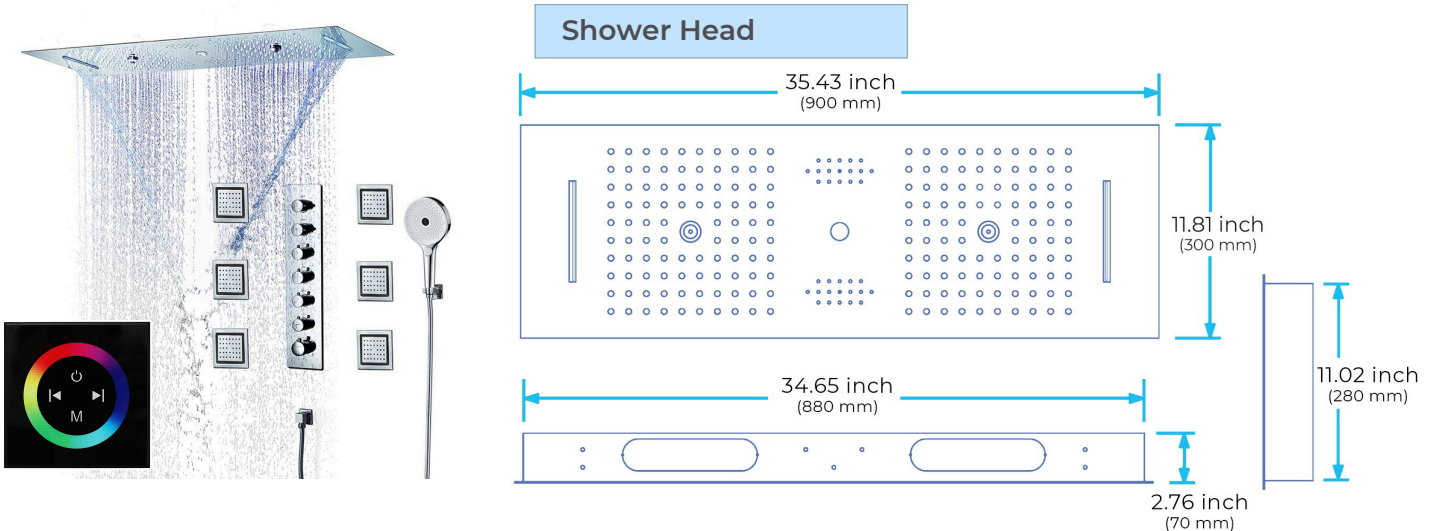

# THERMOSTATIC CHROME TOUCH PANEL CONTROLLED RECESSED CEILING MOUNT LED MUSICAL RAINFALL SHOWER SYSTEM WITH ROUND HAND SHOWER AND JETTED BODY SPRAYS SPECIFICATIONS

Shower Panel /Hose Material: 304 Stainless Steel  
 Shower Head Size: 900\*300 mm  
 Showerheads Install: Embedded Ceiling Mounted  
 Concealed Mixer Install: Wall-Mounted  
 LED Shower Head Functions: Rainfall, Waterfall, Mist, Water Column  
 Water Pressure: 0.3 MPA  
 Water Flow: 16L/min~28L/min  
 Shower Accessories Material: Brass  
 LED Light: Need to Connect Power  
 LED Light Color: 64 Color  
 Shower Hose Length: 1.5M  
 AC: 100-265V 50/60Hz  
 Music: Need Bluetooth

## Touch Panel Control

All dimensions and specifications are nominal and may vary. Use actual products for accuracy in critical situations.

## Hand Shower

Flow Rate: 2.0 GPM / 7.6 LPM

### FEATURES

- Material: Brass
- Base Plate Height: 5-1/8"
- Base Plate Width: 5-1/8"
- Jet Surface Area: 3-1/8"
- Surface Depth: 1/4"
- Adjustment Angle: 5°
- Male NPT Connection: 1/2"
- Maximum Flow Rate: 2.5 GPM (9.5L/min) max @ 80 psi